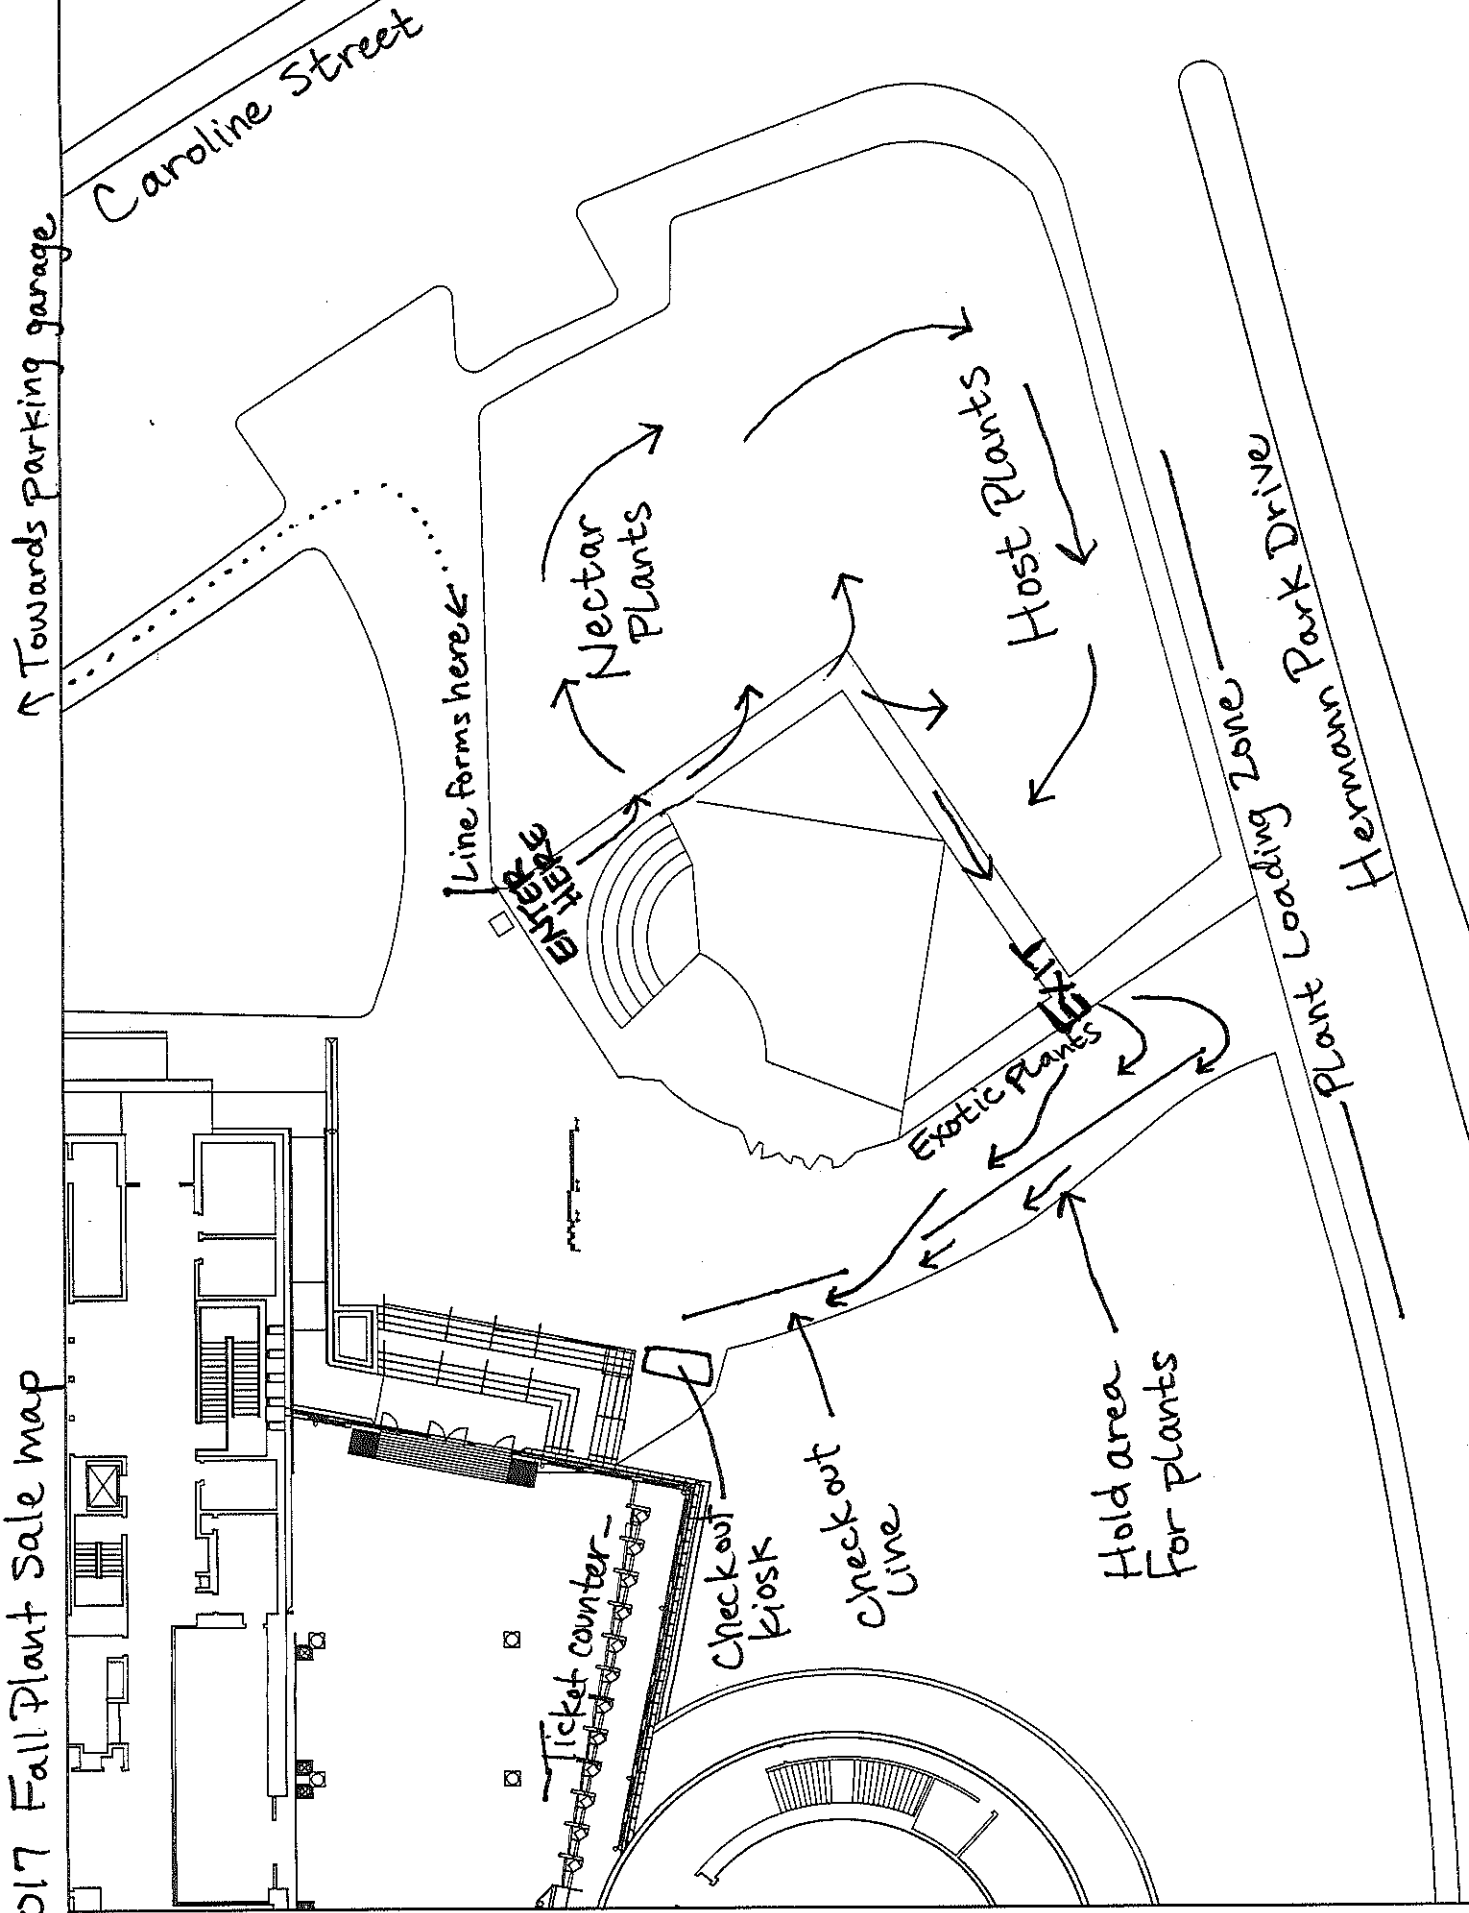

2017 Fall Plant Sale map

TITLE: HMNS Sun Dial Plaza	REVISIONS:	1.	2.	3.	4.
DATE: 2/18/2014	SCALE: use scale bar				
Houston Museum of Natural Science					