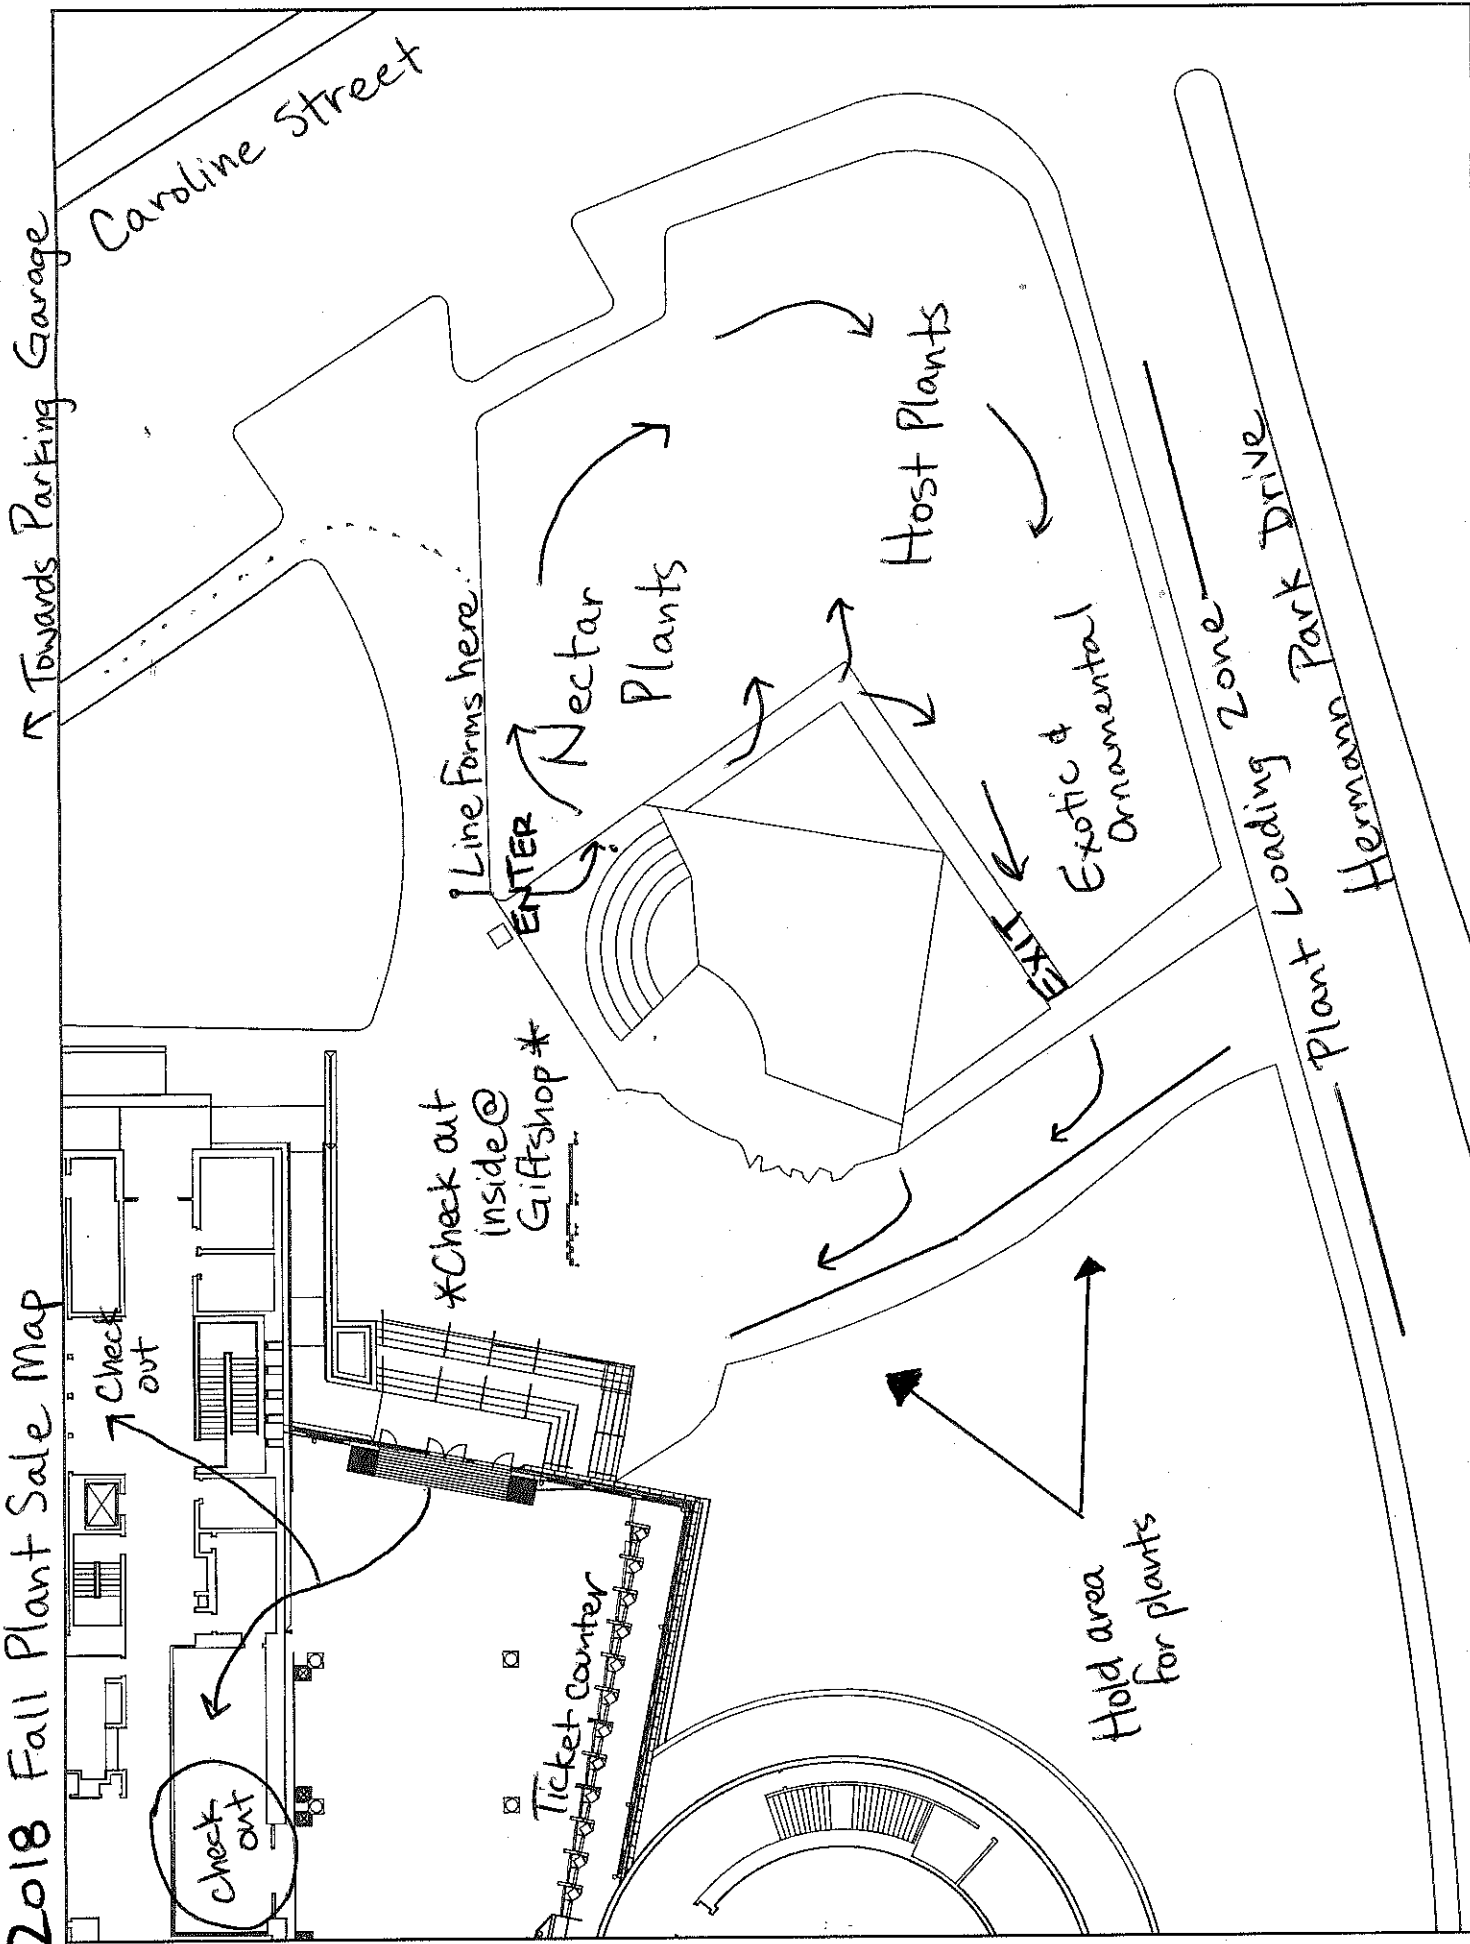

2018 Fall Plant Sale Map

TITLE: HMNS Sun Dial Plaza	REVISIONS:		Houston Museum	
DATE: 2/18/2014	1.	2.	3.	4.
SCALE: use scale bar				