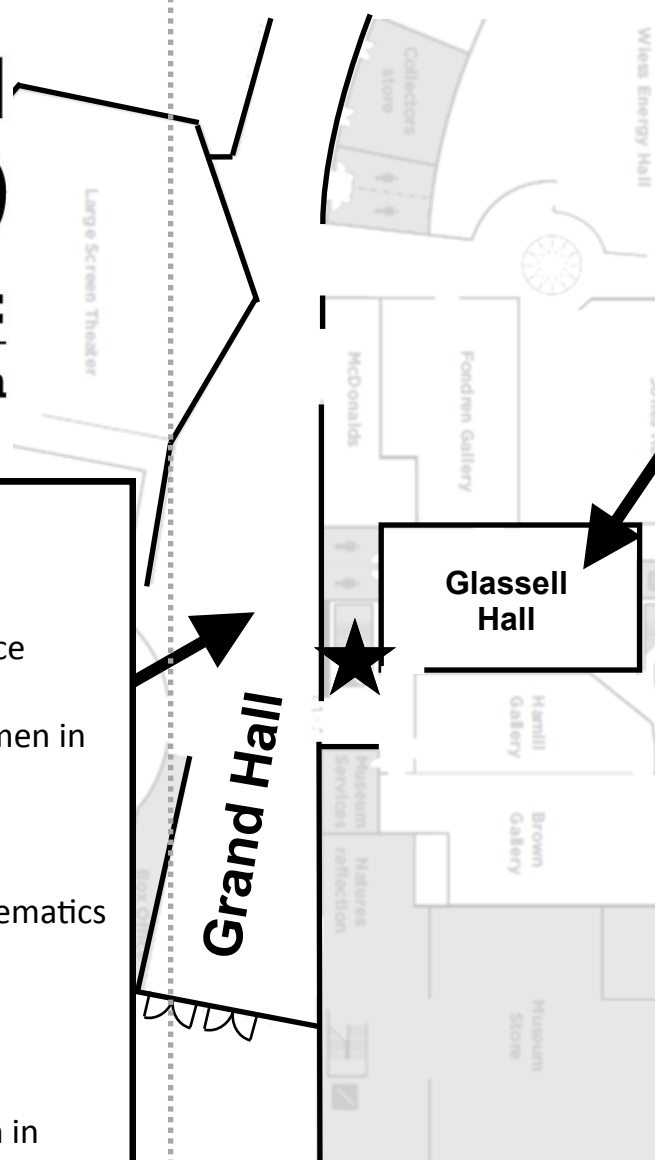

theHoustonMuseumofnaturalscience

GEMS

GIRLS EXPLORING MATH + SCIENCE

Saturday, February 16th | 9am-1pm

Generously supported by **BMC Software**

GEMS Community Booths

Located in the HMNS Grand Hall

American Society of Civil Engineers	National Weather Service
Back to Space	Occidental Petroleum
Baylor College of Medicine Orthotics and Prosthetics Program	Rice Association of Women in Mathematics
Bechtel Oil, Gas, & Chemicals	Rice Office of STEM Engagement
BMC Software	Russian School of Mathematics
Downtown Aquarium	Smore Magazine
Girl Scouts	SPE GCS
Girlstart	TWRC Wildlife Center
Geophysical Society of Houston	University of Houston
Houston Dynamo and Dash	Association of Women in Mathematics
Learn2Code	UT School of Dentistry Pediatric Education Dental Society
Lone Star Flight Museum	
MD Anderson	

GEMS 2019 Student Booths

All student booths can be found in Glassell Hall on the Main Level.

Clifton-Robomachines
Using Haptics to Help Astronauts

Phun with Physics

Density with Drawing

Skittles

Solar Energy

Citrus Messages

Technology Behind VR Glasses

Robotics and its Practical Uses in the World Today

Explaining the Scientific Method Through an Experiment

DNA Ambassadors

Lobely Girls

Girls Building Machines

Jersey Voltage Robotics

EMF-The Invisible Sea we Swim in Everyday

Lorentz Force

★ = Stairs to Chemistry Presentation

Thank you to the student booth hosts & all of our community partners for your support of GEMS 2019!

Join us next year - February 15th, 2020!