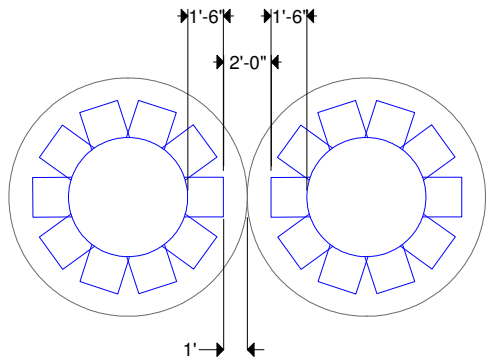

27 Tables  
 ( 60" rounds / seating 10)  
 Total Occupancy 270 (max)

*theHouston*  
 Museum of  
*natural science*

**W W I E S S**  
 ENERGY HALL

5826 Caroline St,  
 Houston, TX 77030  
 Office: 832-804-7093  
[www.pbexhibits.com](http://www.pbexhibits.com)

Date: 10/04/2017

Drawing:

MASTER FLOOR PLAN - 60" TABLES - (27)

**F05**