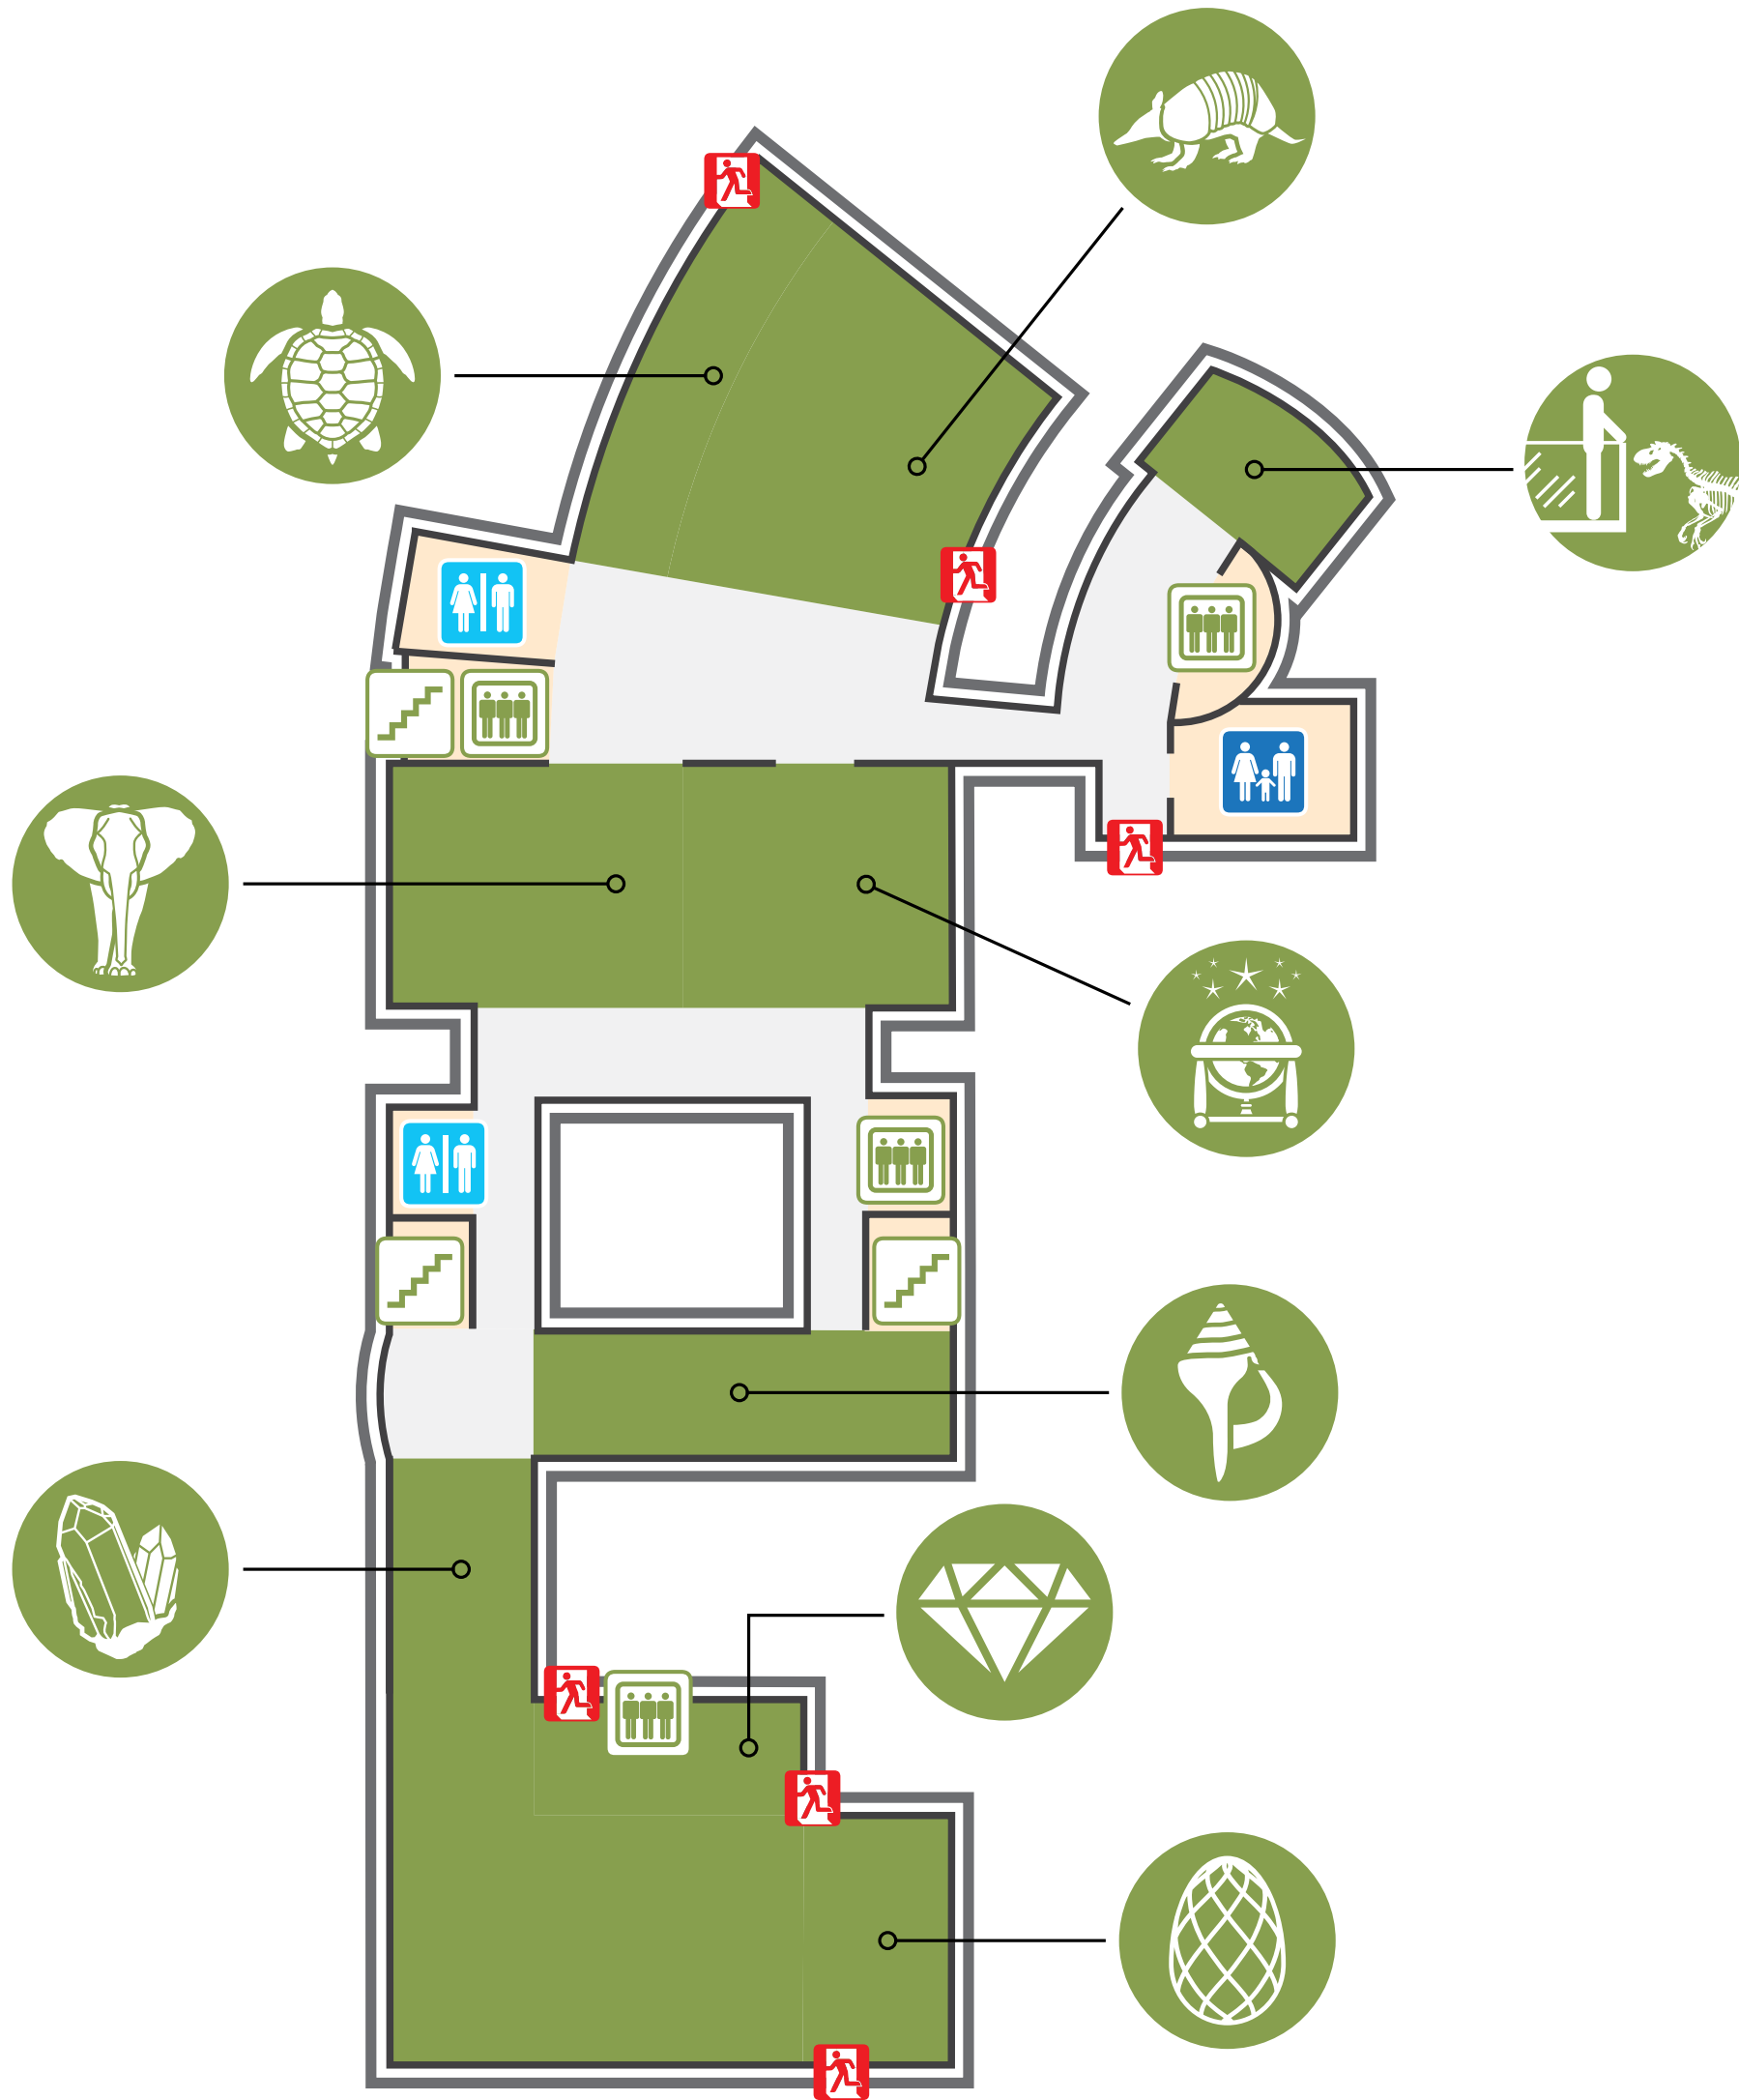

RESTROOMS

ELEVATORS

STAIRWELLS

FOOD

BOX OFFICE

EMERGENCY EXITS

GARAGE PARKING

GARAGE ELEVATORS

GARAGE STAIRWELL

VISITOR'S GUIDE

The Houston Museum of Natural Science has something for everyone — *Come Here and Go Anywhere.*

2

SECOND LEVEL

CULLEN HALL OF GEMS AND MINERALS

EVELYN AND HERBERT FRENSELY HALL OF AFRICAN WILDLIFE

MORIAN OVERLOOK

RESTROOMS

FAMILY RESTROOMS AND ADULT CHANGING STATION

ELEVATORS

STAIRWELLS

EMERGENCY EXITS

VISITOR'S GUIDE

The Houston Museum of Natural Science has something for everyone — *Come Here and Go Anywhere.*

theHoustonMuseumofnaturalscience

VISITOR'S GUIDE

The Houston Museum of Natural Science has something for everyone — *Come Here and Go Anywhere.*

4

1 2 3 4

FOURTH LEVEL

WIESS ENERGY HALL

RESTROOMS