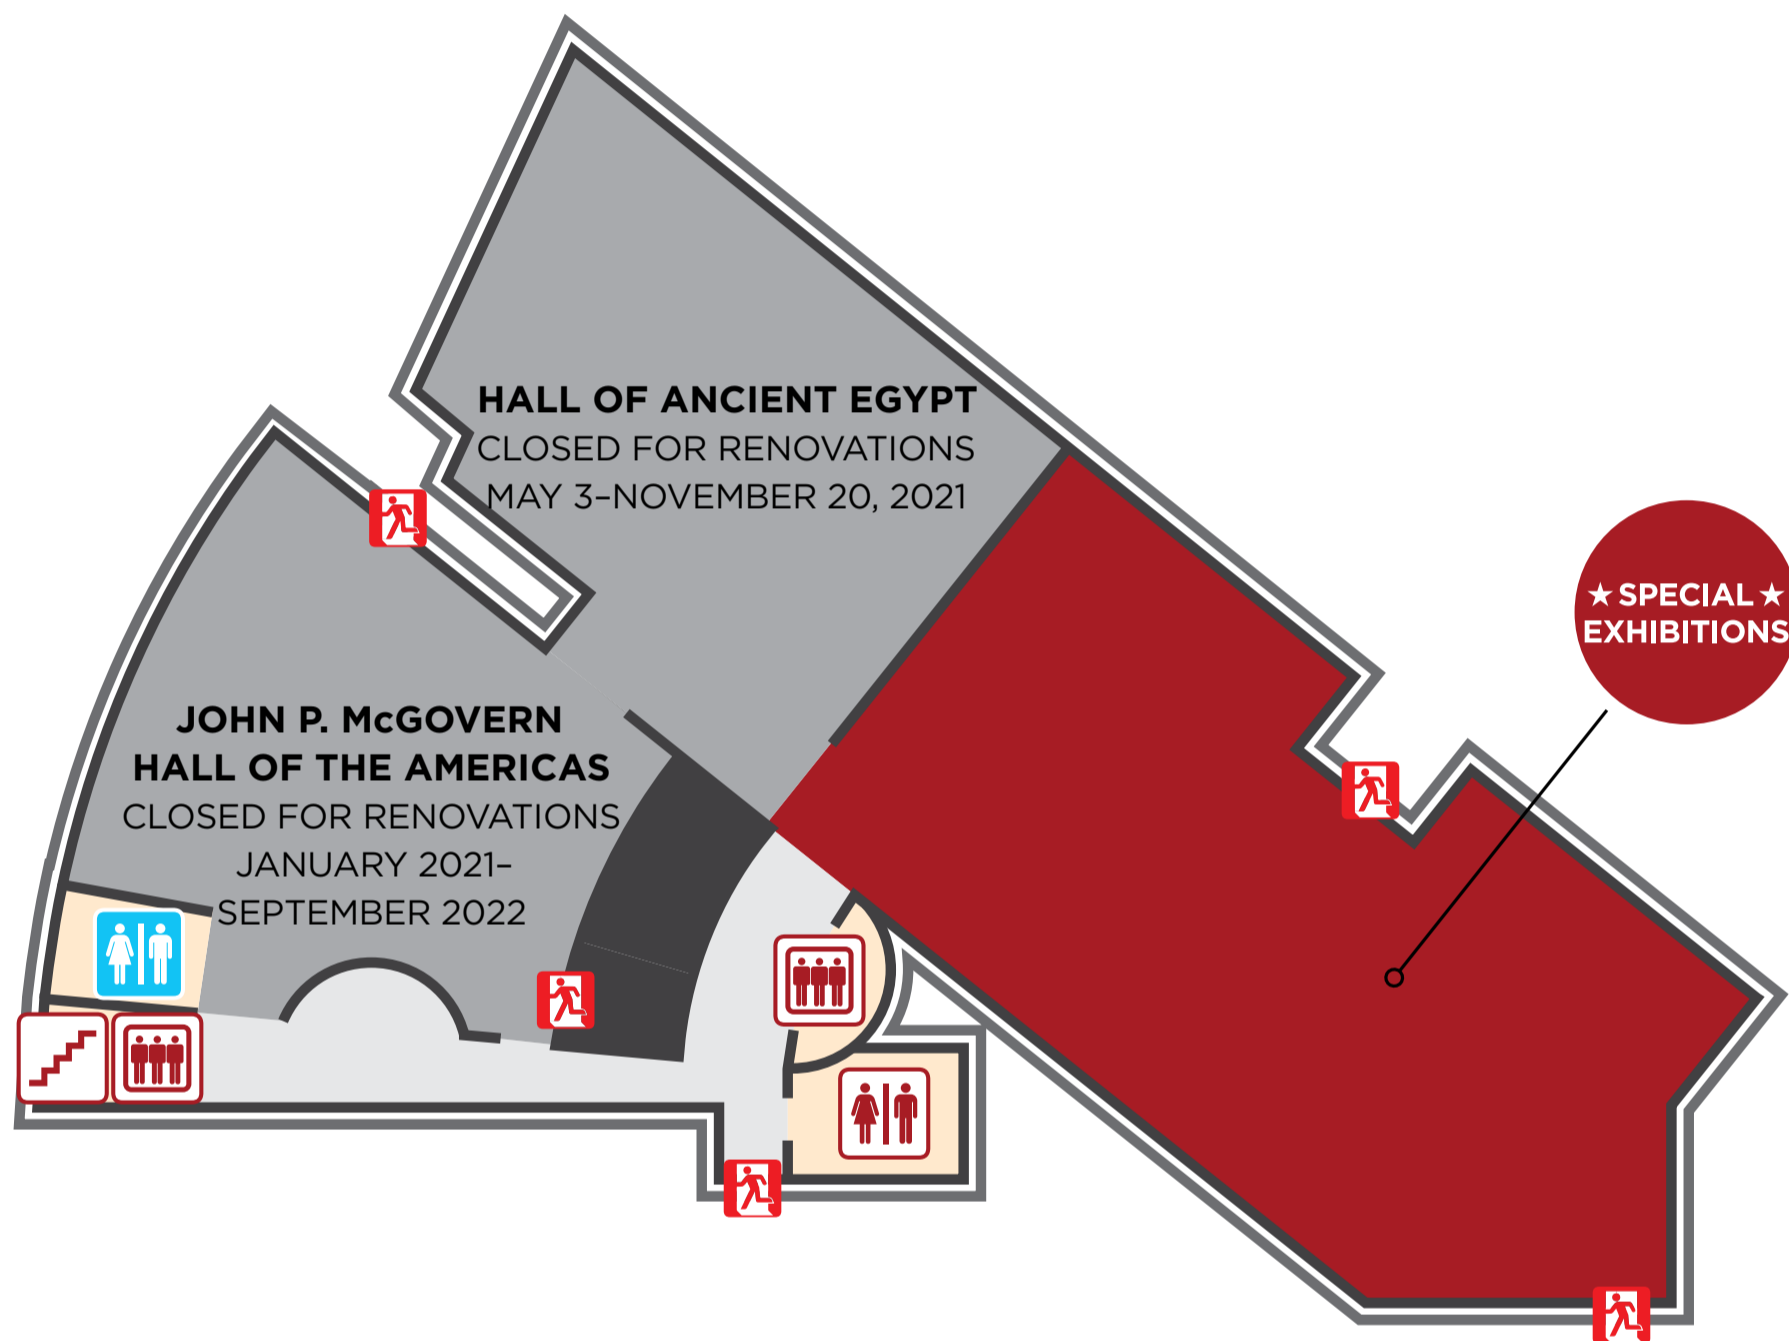

MORIAN OVERLOOK

RESTROOMS

FAMILY RESTROOMS AND ADULT CHANGING STATION

ELEVATORS

STAIRWELLS

EMERGENCY EXITS

VISITOR'S GUIDE

The Houston Museum of Natural Science has something for everyone — *Come Here and Go Anywhere.*

3

1 2 3 4

THIRD LEVEL

HALL OF ANCIENT EGYPT
CLOSED FOR RENOVATIONS
MAY 3-NOVEMBER 20, 2021

**JOHN P. McGOVERN
HALL OF THE AMERICAS**
CLOSED FOR RENOVATIONS
JANUARY 2021-SEPTEMBER 2022

**★ SPECIAL ★
EXHIBITIONS**