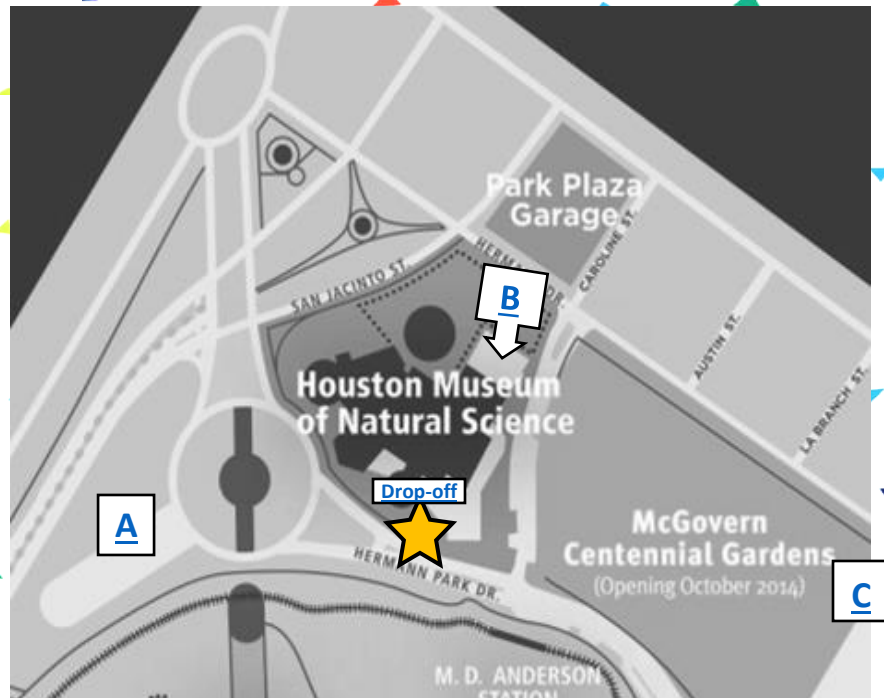

Parking Information Hermann Park

- ❖ A designated drop-off area in front of the museum is available for you to meet the party facilitators and hand-off party items.
 - * For directions to the drop-off point, click [5000 Hermann Park Dr., Houston, Tx](#) on the day of your party.
- ❖ Complimentary parking passes will be provided for up to 2 cars in the museum garage for the birthday party family on the day of your party.
 - * For directions to the museum garage, click [5880 Caroline St., Houston, Tx](#) on the day of your party.
- ❖ Coupons for a discounted parking rate in the museum garage will be provided for your guests.

For an interactive route map, click [here](#).

Parking Options Map

Drop-off Site

Drop-off site for the birthday party!

- A [Hermann Parking Lot](#)
Free 3 Hour parking
- B [HMNS Garage](#)
2 comp passes; discount parking passes for guests
- C [Centennial Gardens](#)
Free 3 Hour parking

Map of Hermann Park Parking Options

Map Labels

A: Hermann Parking Lot
Free 3-hour parking

B: [HMNS Garage](#)

Paid Parking

C: Centennial Garden Lot
Free 3-hour parking

D, E, F, G, H: Houston Zoo Lots
Free 3-hour Parking

Park Plaza Garage
Paid parking

Museum Medical Tower
Paid parking

PARTY @ SMARTY

Parking Information Sugar Land

Parking at our Sugar Land location is available in the free lot in front of the building.

- ❖ For directions, type [131016 University Blvd, Sugar Land, Tx](#), into your GPS system for a guided route on the day of the party.
- ❖ Party facilitators will meet you in the lot with a cart to help bring in party items.