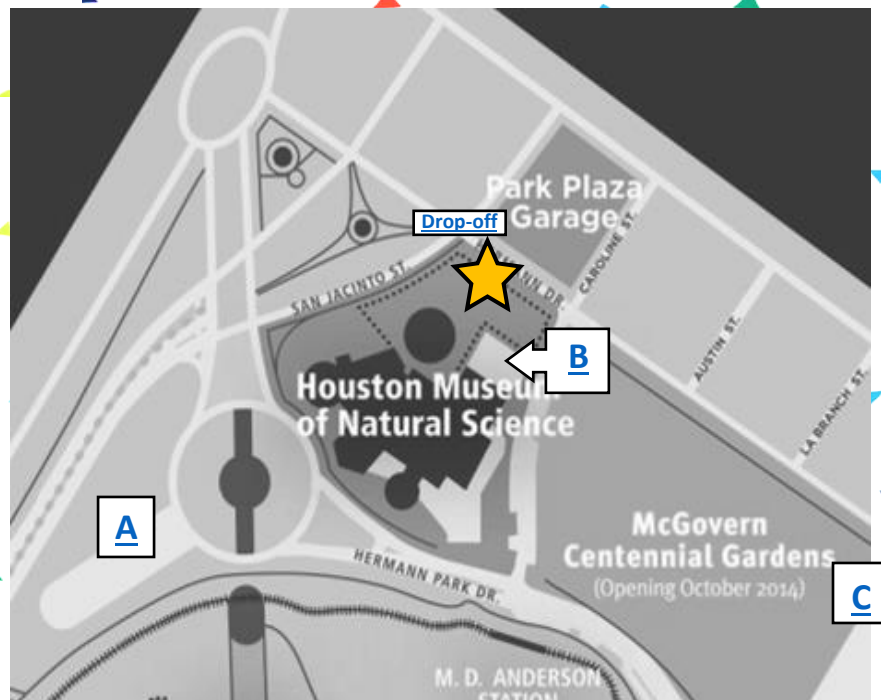

Parking Information Hermann Park

- ❖ A designated drop-off area is available for you to meet the party facilitators and hand-off party items.
 - * For directions to the drop-off point, click [1250 Hermann Dr., Houston, Tx](#) on the day of your party.
 - * You will be coming in the Loading Dock. There will be a gate. Security will buzz you in, and you can pull up to the drop-off sign. Your party facilitator will meet you there.
 - * After dropping off items, you can continue to the museum garage to park.
- ❖ For directions to the museum garage, click [5880 Caroline St., Houston, Tx](#) on the day of your party.
- ❖ Complimentary parking passes will be provided for up to 2 cars in the museum garage for the birthday party family on the day of your party.
- ❖ Coupons for a discounted parking rate in the museum garage will be provided for your guests.

For an interactive route map, click [here](#).

Parking Options Map

Drop-off Site

Drop-off site for the birthday party!

- A [Hermann Parking Lot](#)
Free 3 Hour parking
- B [HMNS Garage](#)
2 comp passes; discount parking passes for guests
- C [Centennial Gardens](#)
Free 3 Hour parking

Map of Hermann Park Parking Options

Map Labels

A: Hermann Parking Lot
Free 3-hour parking

B: [HMNS Garage](#)

Paid Parking

C: Centennial Garden Lot
Free 3-hour parking

D, E, F, G, H: Houston Zoo Lots
Free 3-hour Parking

Park Plaza Garage
Paid parking

Museum Medical Tower
Paid parking

PARTY @ MARTY

Parking Information

Sugar Land

Parking at our Sugar Land location is available in the free lot in front of the building.

- ❖ For directions, type [131016 University Blvd, Sugar Land, Tx](#), into your GPS system for a guided route on the day of the party.
- ❖ Party facilitators will meet you in the lot with a cart to help bring in party items.