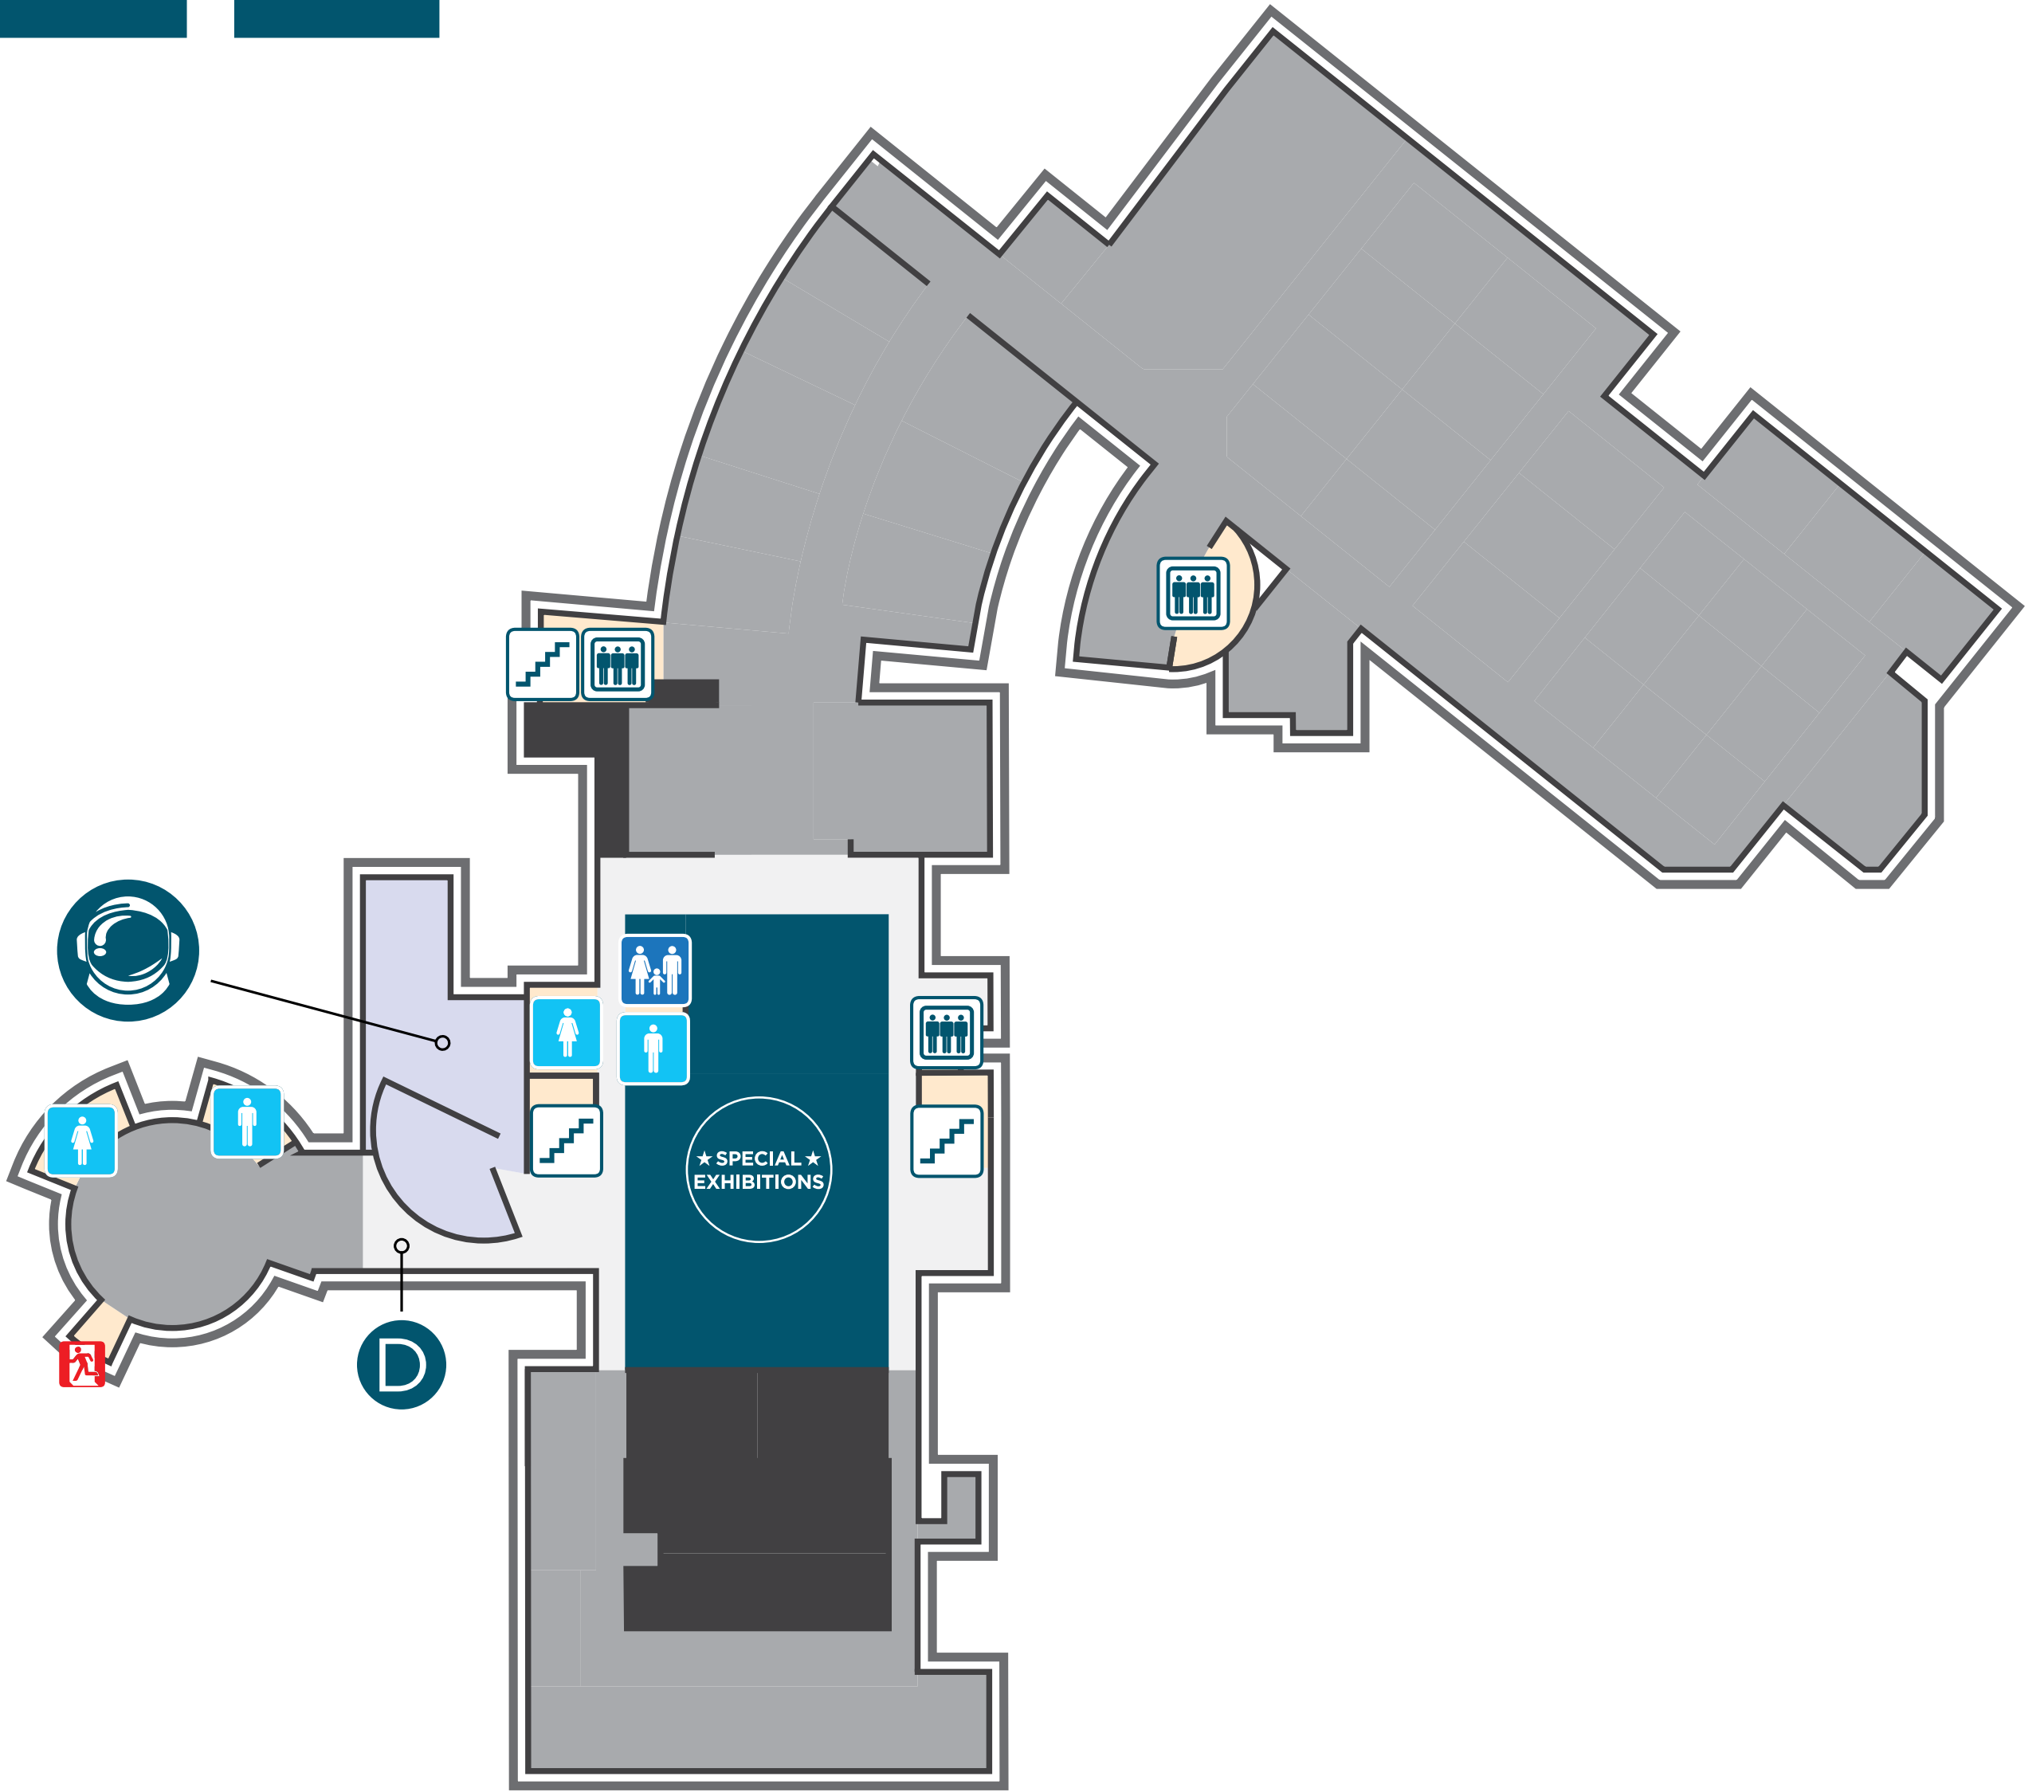

STAIRWELLS

FOOD

BOX OFFICE

EMERGENCY EXITS

GARAGE PARKING

GARAGE ELEVATORS

GARAGE STAIRWELL

MUSEUM STORE

FARISH HALL OF TEXAS WILDLIFE

MORIAN OVERLOOK

RESTROOMS

FAMILY RESTROOMS AND ADULT CHANGING STATION

ELEVATORS

STAIRWELLS

EMERGENCY EXITS

VISITOR'S GUIDE

RESTROOMS

ELEVATORS

STAIRWELLS

EMERGENCY EXITS

VISITOR'S GUIDE

The Houston Museum of Natural Science has something for everyone — *Come Here and Go Anywhere.*

LL

1 2 3 4

LOWER LEVEL

SPECIAL EXHIBITIONS

EXPEDITION CENTER

EVELYN AND HERBERT J. FRENSLEY
HALL OF ASTRONOMY

RESTROOMS

ELEVATORS

STAIRWELLS

FAMILY RESTROOMS AND
ADULT CHANGING STATION