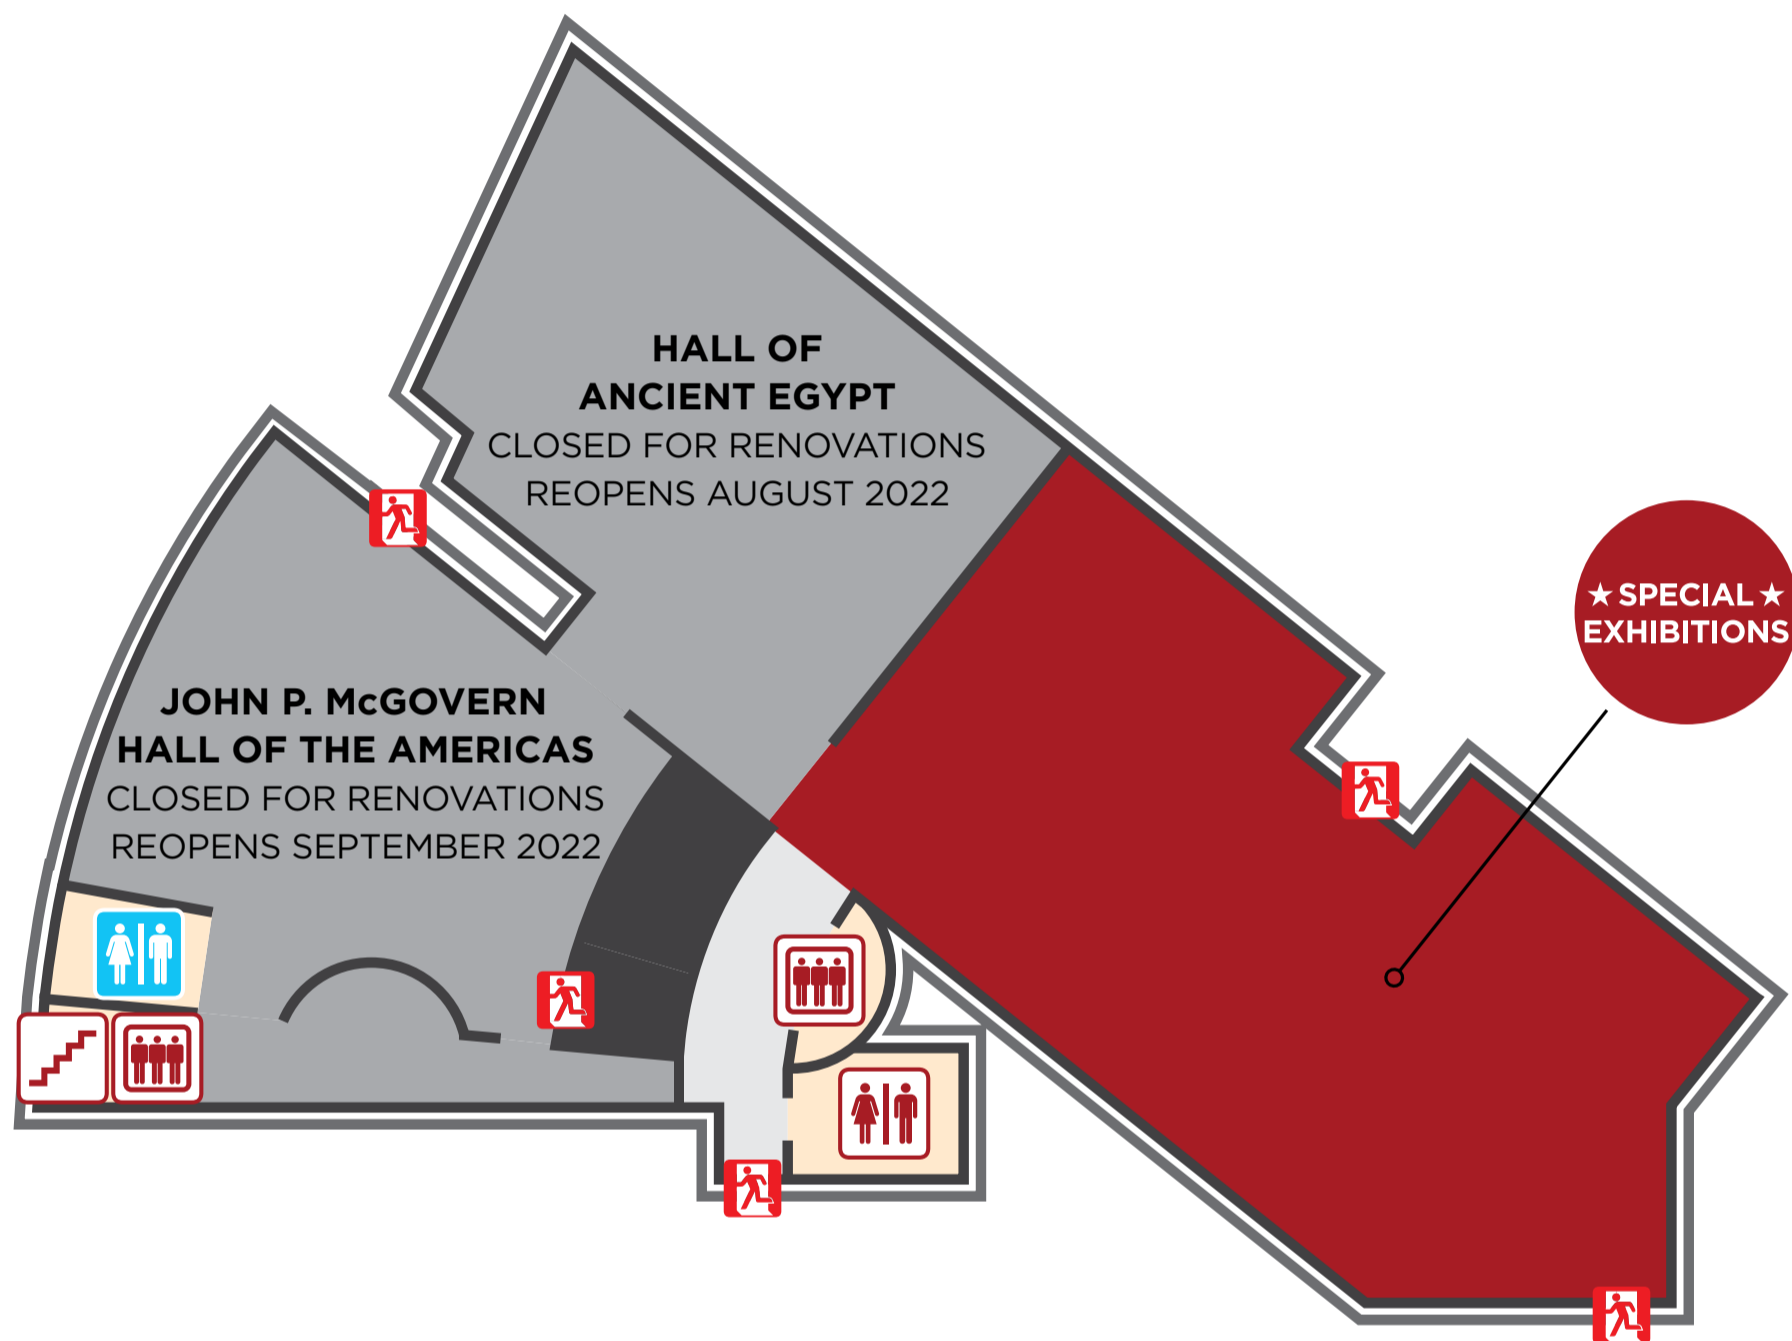

FARISH HALL OF TEXAS WILDLIFE

MORIAN OVERLOOK

RESTROOMS

FAMILY RESTROOMS AND ADULT CHANGING STATION

ELEVATORS

STAIRWELLS

EMERGENCY EXITS

VISITOR'S GUIDE

The Houston Museum of Natural Science has something for everyone — *Come Here and Go Anywhere.*

3

1 2 3 4

THIRD LEVEL

HALL OF ANCIENT EGYPT
CLOSED FOR RENOVATIONS
REOPENS AUGUST 2022

**JOHN P. McGOVERN
HALL OF THE AMERICAS**
CLOSED FOR RENOVATIONS
REOPENS SEPTEMBER 2022