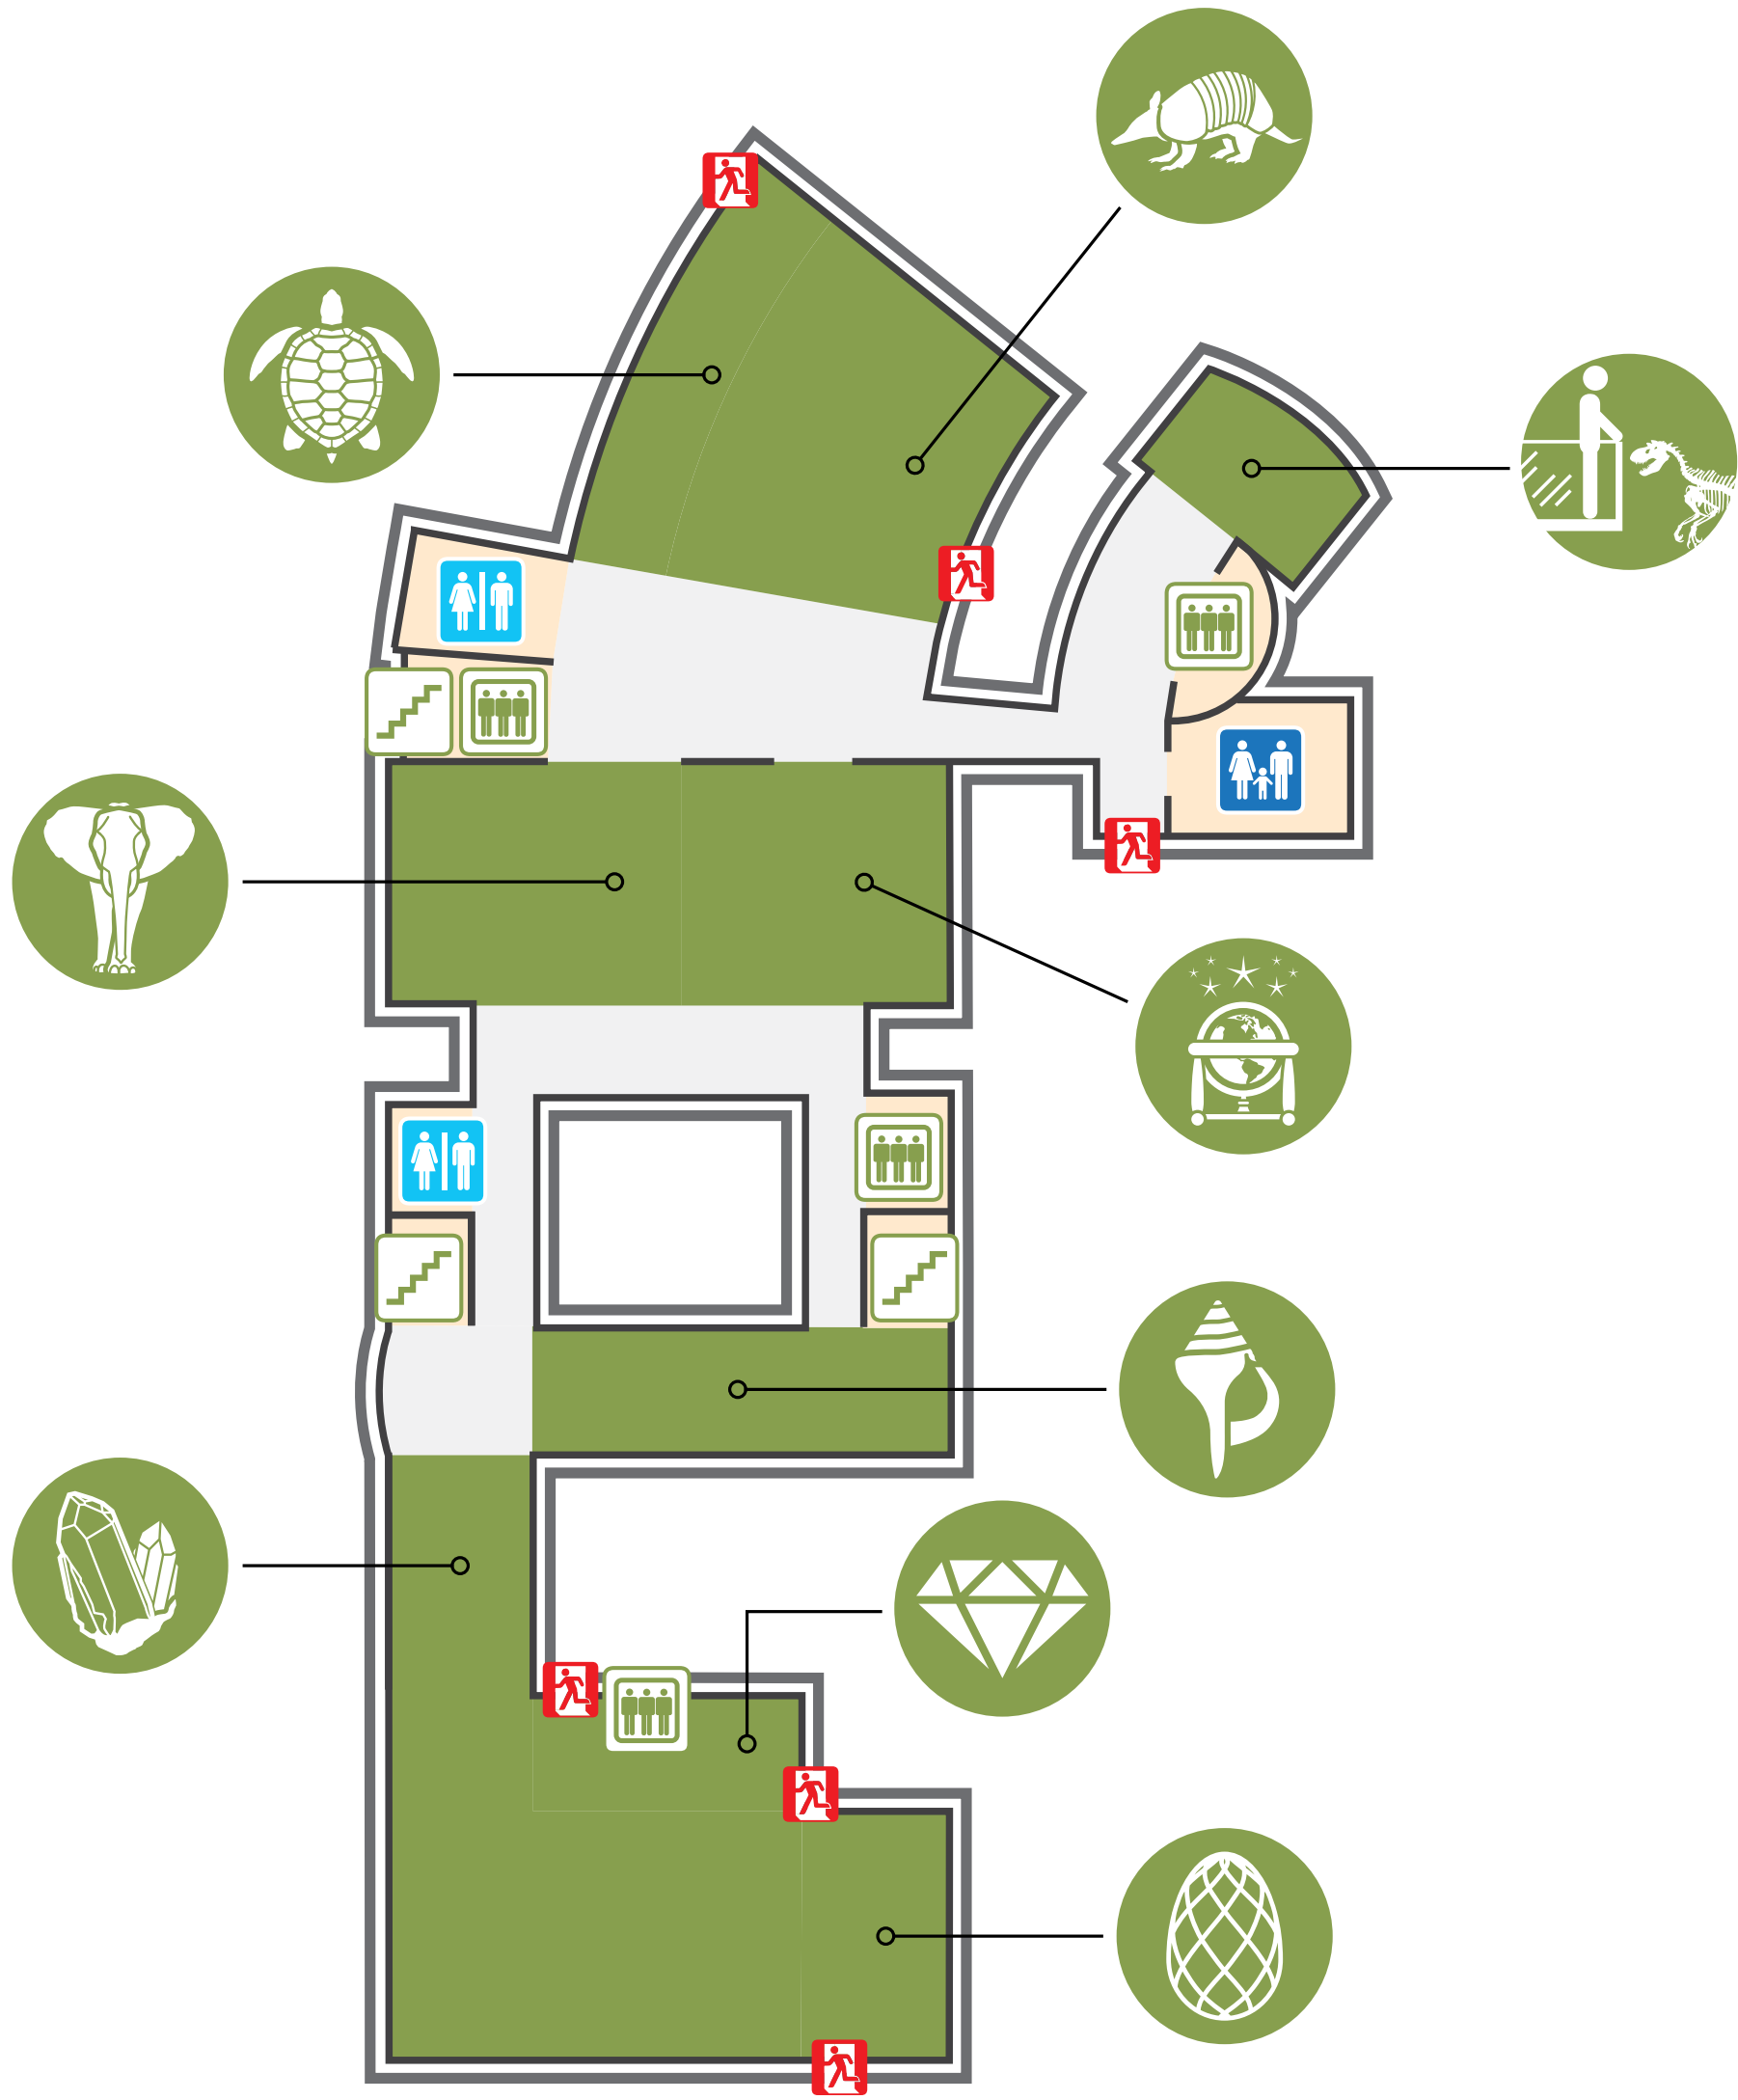

VISITOR'S GUIDE

The Houston Museum of Natural Science has something for everyone — *Come Here and Go Anywhere.*

2

1 2 3 4

SECOND LEVEL

CULLEN HALL OF GEMS AND MINERALS

LESTER AND SUE SMITH GEM VAULT

DOROTHY AND ARTIE McFERRIN GALLERY

GEORGE W. STRAKE HALL OF MALACOLOGY

CABINET OF CURIOSITIES

EVELYN AND HERBERT FRENSELY HALL OF AFRICAN WILDLIFE

GRAHAM FAMILY PRESENTATION OF ECOLOGY AND CONSERVATION BIOMES

HAMMAN HALL OF TEXAS COASTAL ECOLOGY

FARISH HALL OF TEXAS WILDLIFE

MORIAN OVERLOOK

RESTROOMS

FAMILY RESTROOMS AND ADULT CHANGING STATION

ELEVATORS

STAIRWELLS

EMERGENCY EXITS